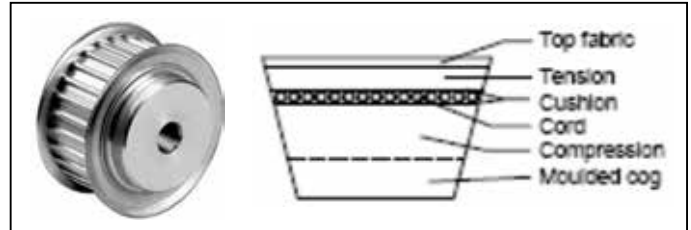

WRAPPED BELT

Example - **FK488** - Section & effective length

F - Fenner

K - K' section -3.56mm pitch

488 - Effective length in mm

FE - Top Width 13mm (A Section)

FK - Top Width 17mm (B Section)

COGGED BELT