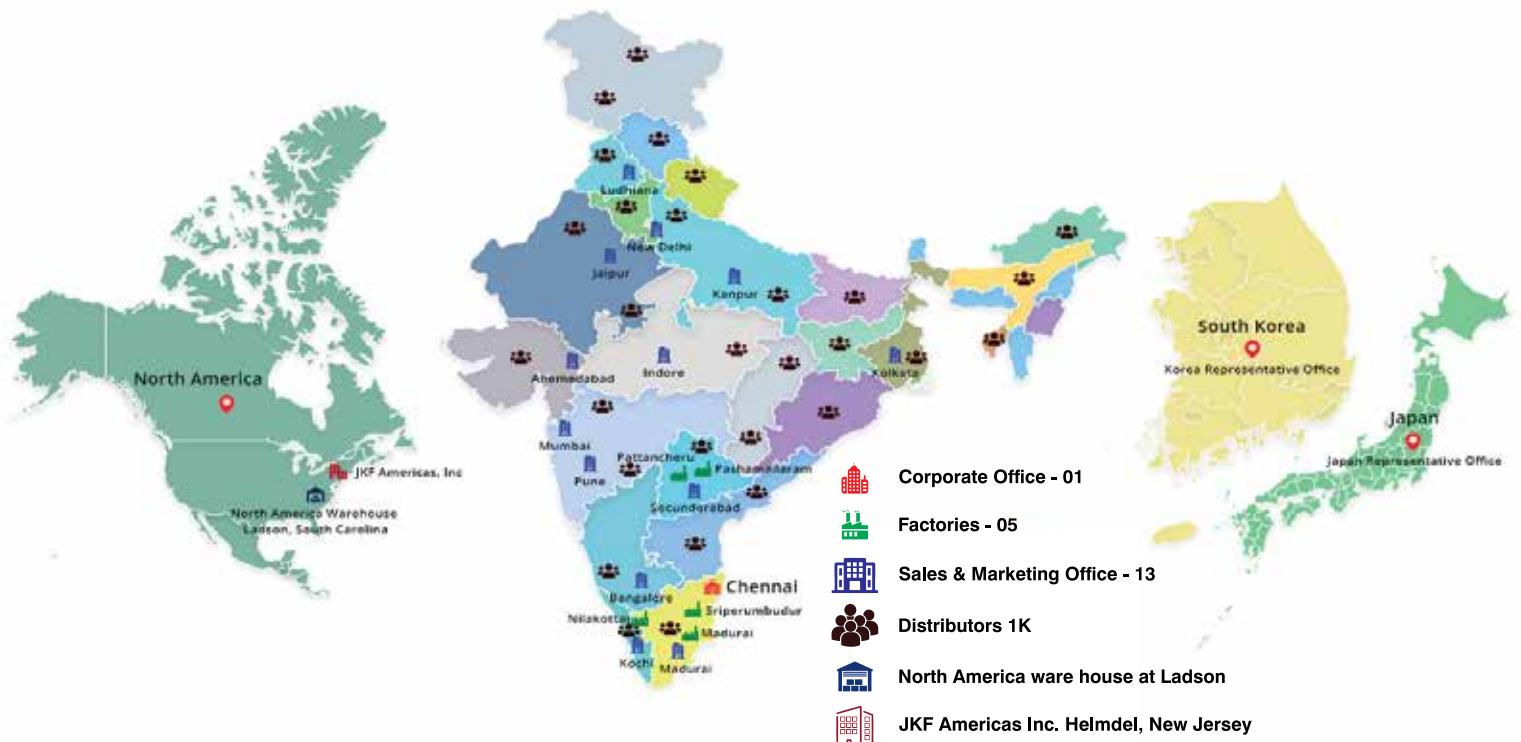

JK Fenner footprint